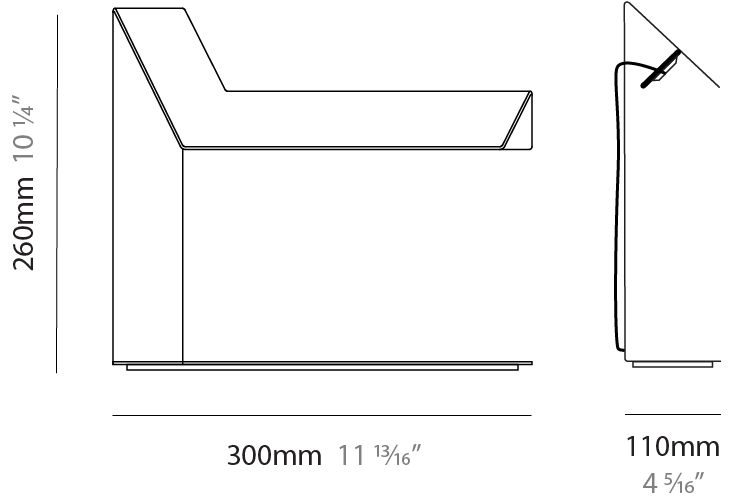

PROJECT	_____
TYPE	_____
SPECIFIER	_____
QUANTITY	_____
DATE	_____

PLIE PORTABLE

D54012- : D54012-PWT

base number

1. To build a product code in our configurator select the specify button on the base model # product page
2. To build a manual product code on this datasheet choose from the options listed below in blue font and add the suffix to the base model #

GENERAL

Series: Plie
Partner: Fambuena
Division: Design
Installation: Portable
Product Type: Table
Mounting Location: Table
Light Distribution: Indirect

PHYSICAL

Shape: Abstract
Length (mm): 300
Length (in): 11 ¹³/₁₆"
Width (mm): 110
Width (in): 4 ⁵/₁₆"
Height (mm): 260
Height (in): 10 ¹/₄"
Weight (kg): 6.4
Weight (lbs): 12
Fixture Material: Aluminum

ELECTRICAL

Lamp Type: LED
Total Output Wattage (W): 6
Dimming: Non-Dimmable
Driver Location: Inline Transformer Plug
Input Voltage (V): 120
Constant Current (MA): 700

LED

Color Temperature (°K): 3000
Nominal Lumen (lm): 480
CRI: >80 CRI
Lamp Life (hrs): 50000

OPTICAL

RATINGS AND CERTIFICATIONS

Certified By: CSA Certified to UL and CSA Standards
IP rating: IP20