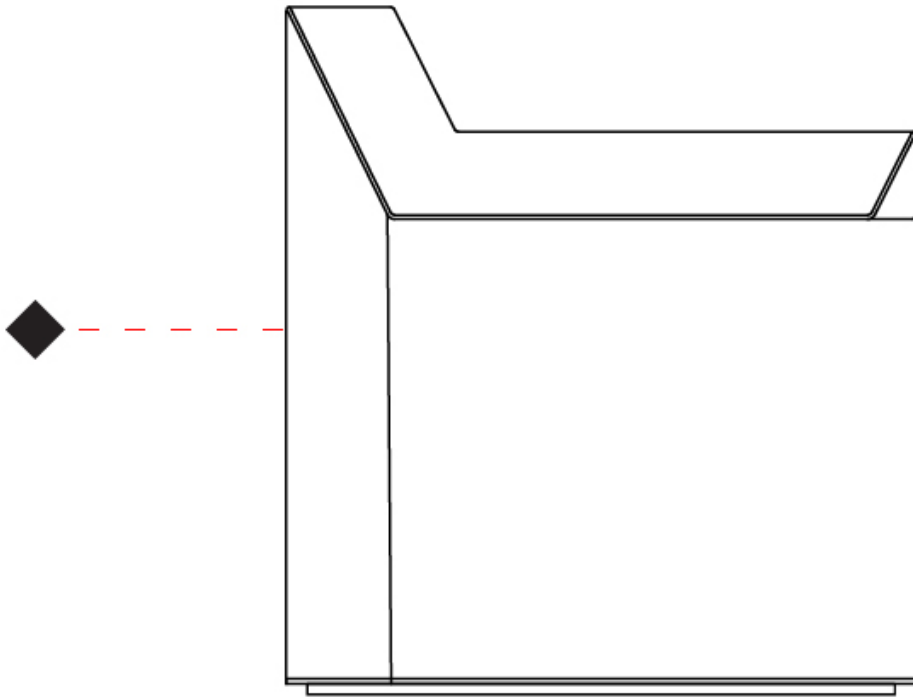

PLIE PORTABLE

D54013-

PROJECT

TYPE

SPECIFIER

QUANTITY

DATE

D