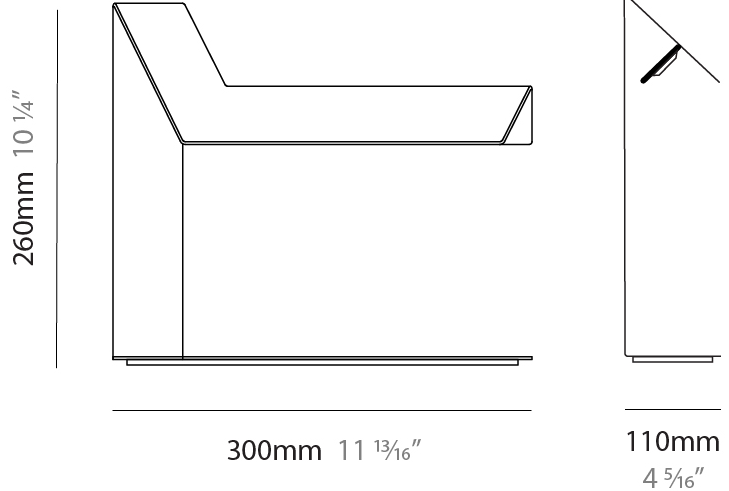

PLIE PORTABLE

D54012-

base number   Finish
Options

1. To build a product code in our configurator select the specify button on the base model # product page
2. To build a manual product code on this datasheet choose from the options listed below in blue font and add the suffix to the base model #

GENERAL

Series: Plie _____
Brand: Fambuena _____
Division: Design _____
Mounting Type: Portable _____
Mounting Location: Table _____
Subcategory: Table _____

PHYSICAL

Shape: Abstract _____
Length (mm): 300 _____
Length (in): 11 ¹³/₁₆ _____
Width (mm): 110 _____
Width (in): 4 ⁵/₁₆ _____
Height (mm): 260 _____
Height (in): 10 ¹/₄ _____
Light Distribution: Indirect _____
[Fixture Finish: WHI / BLK / BRA / PWT / BRZ](#) _____
Fixture Material: Aluminum _____
Upon Request: Bolt Down _____

ELECTRICAL

Lamp Type: LED _____
Total Output Wattage (W): 6 _____
Dimming: Non-Dimmable _____
Driver Included: No _____
Driver Location: Inline Transformer Plug _____
Input Voltage (V): 120 _____
Constant Current (MA): 700 _____

LED

Color Temperature (°K): 3000 _____
Nominal Lumen (lm): 480 _____
CRI: >80 CRI _____
Lamp Life (hrs): 50000 _____

OPTICAL

RATINGS AND CERTIFICATIONS

Certified By: Certified for North American Standards _____
IP rating: IP20 _____