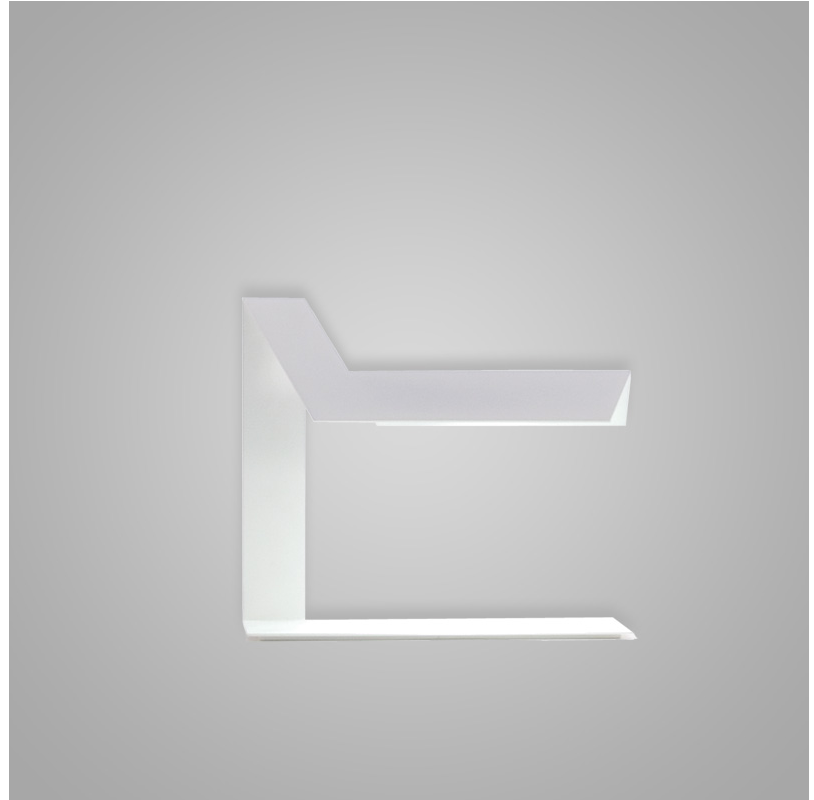

PROJECT	_____
TYPE	_____
SPECIFIER	_____
QUANTITY	_____
DATE	_____

PLIE PORTABLE

D54012- : D54012-WHI

base number

1. To build a product code in our configurator select the specify button on the base model # product page
2. To build a manual product code on this datasheet choose from the options listed below in blue font and add the suffix to the base model #

GENERAL

Series: Plie
Partner: Fambuena
Division: Design
Installation: Portable
Product Type: Table
Mounting Location: Table
Light Distribution: Indirect

PHYSICAL

Shape: Abstract
Length (mm): 300
Length (in): 11 ¹³/₁₆
Width (mm): 110
Width (in): 4 ⁵/₁₆
Height (mm): 260
Height (in): 10 ¹/₄
Weight (kg): 6.4
Weight (lbs): 12
Fixture Material: Aluminum

ELECTRICAL

Number of Lamps: 1
Lamp Type: LED
Total Output Wattage (W): 6
Dimming: Non-Dimmable
Input Voltage (V): 120
Constant Current (MA): 700

LED

Color Temperature (°K): 3000
Nominal Lumen (lm): 480
CRI: >80 CRI
Lamp Life (hrs): 50000

OPTICAL

RATINGS AND CERTIFICATIONS

Certified By: CSA Certified to UL and CSA Standards
IP rating: IP20