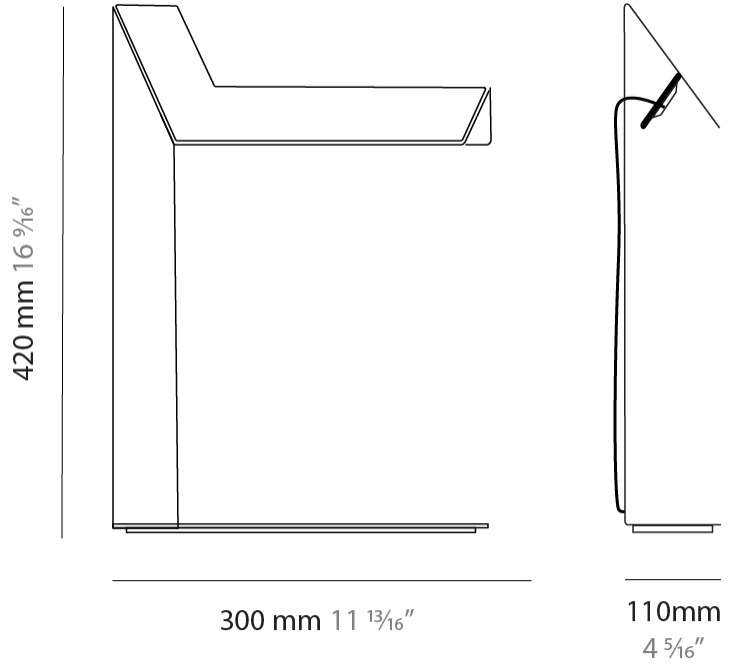

PROJECT _____
TYPE _____
SPECIFIER _____
QUANTITY _____
DATE _____

PLIE PORTABLE

D54013-

base number _____
Finish Options _____

1. To build a product code in our configurator select the specify button on the base model # product page
2. To build a manual product code on this datasheet choose from the options listed below in blue font and add the suffix to the base model #

GENERAL

Series: Plie _____
Partner: Fambuena _____
Division: Design _____
Installation: Portable _____
Product Type: Table _____
Mounting Location: Table _____
Light Distribution: Indirect _____

PHYSICAL

Shape: Abstract _____
Length (mm): 300 _____
Length (in): 11 ¹³/₁₆ _____
Width (mm): 110 _____
Width (in): 4 ⁵/₁₆ _____
Height (mm): 420 _____
Height (in): 16 ⁹/₁₆ _____
Fixture Finish: WHI / BLK / BRA / PWT / BRZ _____
Fixture Material: Metal _____
Upon Request: Bolt Down _____

ELECTRICAL

Lamp Type: LED _____
Total Output Wattage (W): 6 _____
Dimming: Non-Dimmable _____
Driver Location: Inline Transformer Plug _____
Input Voltage (V): 120 _____
Constant Current (MA): 700 _____

LED

Color Temperature (°K): 3000 _____
Nominal Lumen (lm): 480 _____
CRI: >80 CRI _____
Lamp Life (hrs): 50000 _____

OPTICAL

RATINGS AND CERTIFICATIONS

Certified By: Certified for North American Standards _____
IP rating: IP20 _____