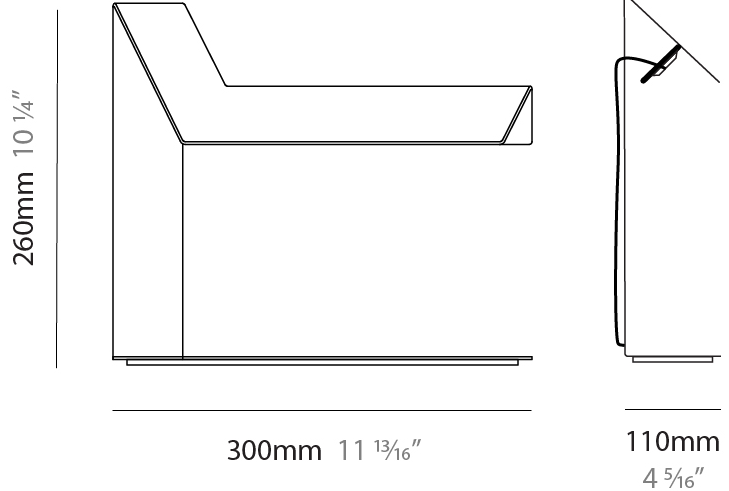

PROJECT
TYPE
SPECIFIER
QUANTITY
DATE

PLIE PORTABLE

D54012-

base number   Finish
Options

1. To build a product code in our configurator select the specify button on the base model # product page
2. To build a manual product code on this datasheet choose from the options listed below in blue font and add the suffix to the base model #

GENERAL

Series: Plie
Partner: Fambuena
Division: Design
Installation: Portable
Product Type: Table
Mounting Location: Table
Light Distribution: Indirect

PHYSICAL

Shape: Abstract
Length (mm): 300
Length (in): 11 ¹³/₁₆
Width (mm): 110
Width (in): 4 ⁵/₁₆
Height (mm): 260
Height (in): 10 ¹/₄
Fixture Finish: WHI / BLK / BRA / PWT / BRZ
Fixture Material: Aluminum
Upon Request: Bolt Down

ELECTRICAL

Lamp Type: LED
Total Output Wattage (W): 6
Dimming: Non-Dimmable
Driver Included: No
Driver Location: Inline Transformer Plug
Input Voltage (V): 120
Constant Current (MA): 700

LED

Color Temperature (°K): 3000
Nominal Lumen (lm): 480
CRI: >80 CRI
Lamp Life (hrs): 50000

OPTICAL

RATINGS AND CERTIFICATIONS

Certified By: Certified for North American Standards
IP rating: IP20